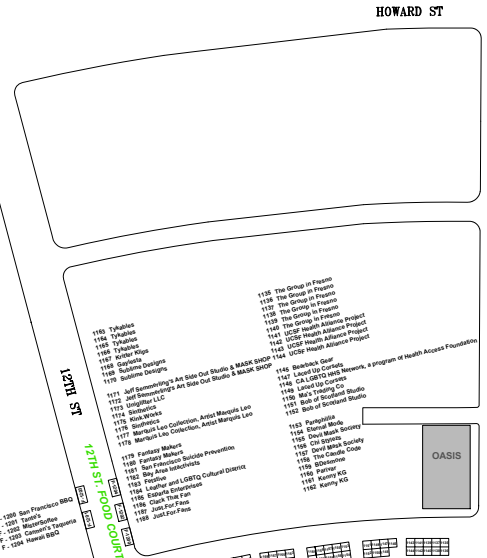

MAGNITUDE DANCE AREA

9F EAGLE

HARRISON ST

HARRISON ST