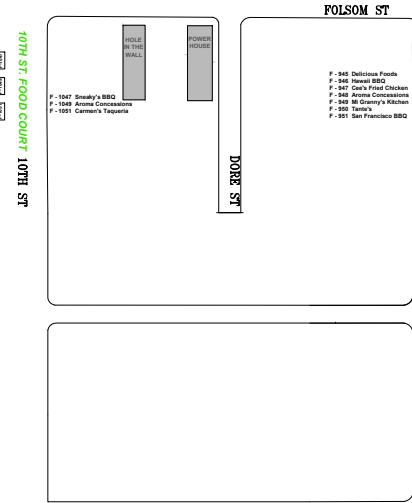

MAGNITUDE DANCE AREA

9F EAGLE

HARRISON ST

HARRISON ST