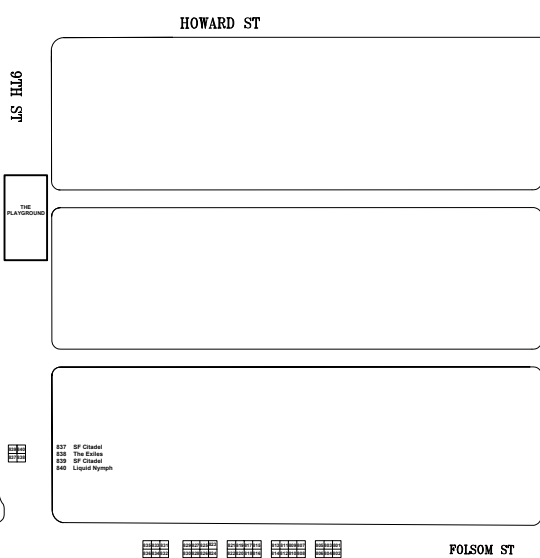

MAGNITUDE DANCE AREA

9F EAGLE

HARRISON ST

HARRISON ST