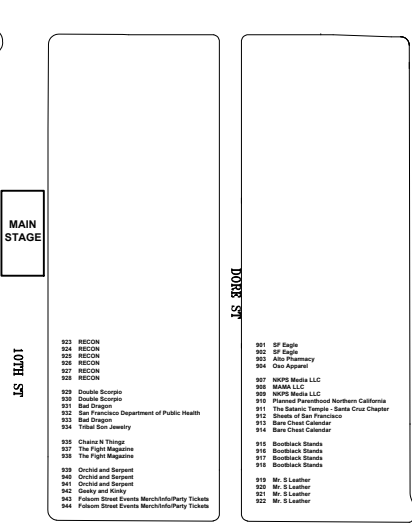

MAGNITUDE DANCE AREA

9F EAGLE

HARRISON ST

HARRISON ST