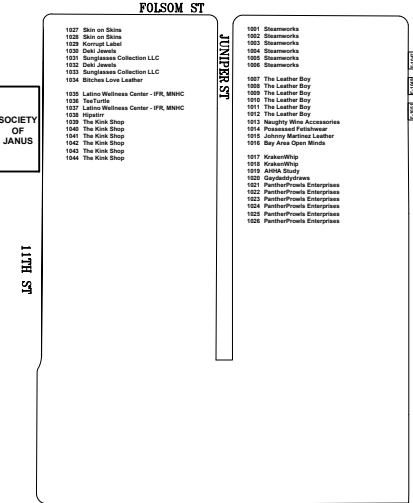

MAGNITUDE DANCE AREA

9F EAGLE

HARRISON ST

HARRISON ST