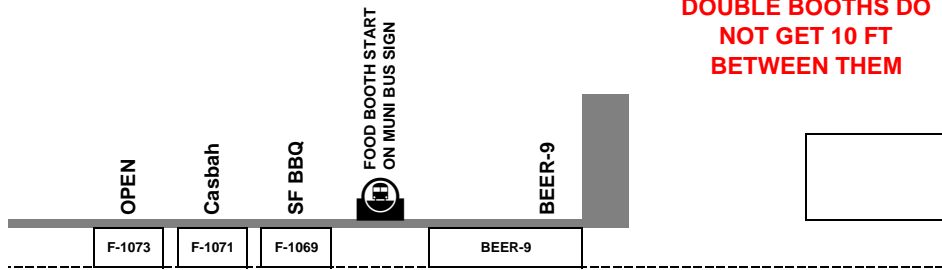

Norfolk Street

align front of stage w/ bend in Folsom 1539 Folsom

JK Sound Truck

Burrows St.

ALL FOOD BOOTHS ASSIGNED 20ft with 10ft BETWEEN

EIGHTH STREET FIRE LANE

ALL FOOD BOOTHS START AT CORNER

DOUBLE BOOTHS DO NOT GET 10 FT BETWEEN THEM