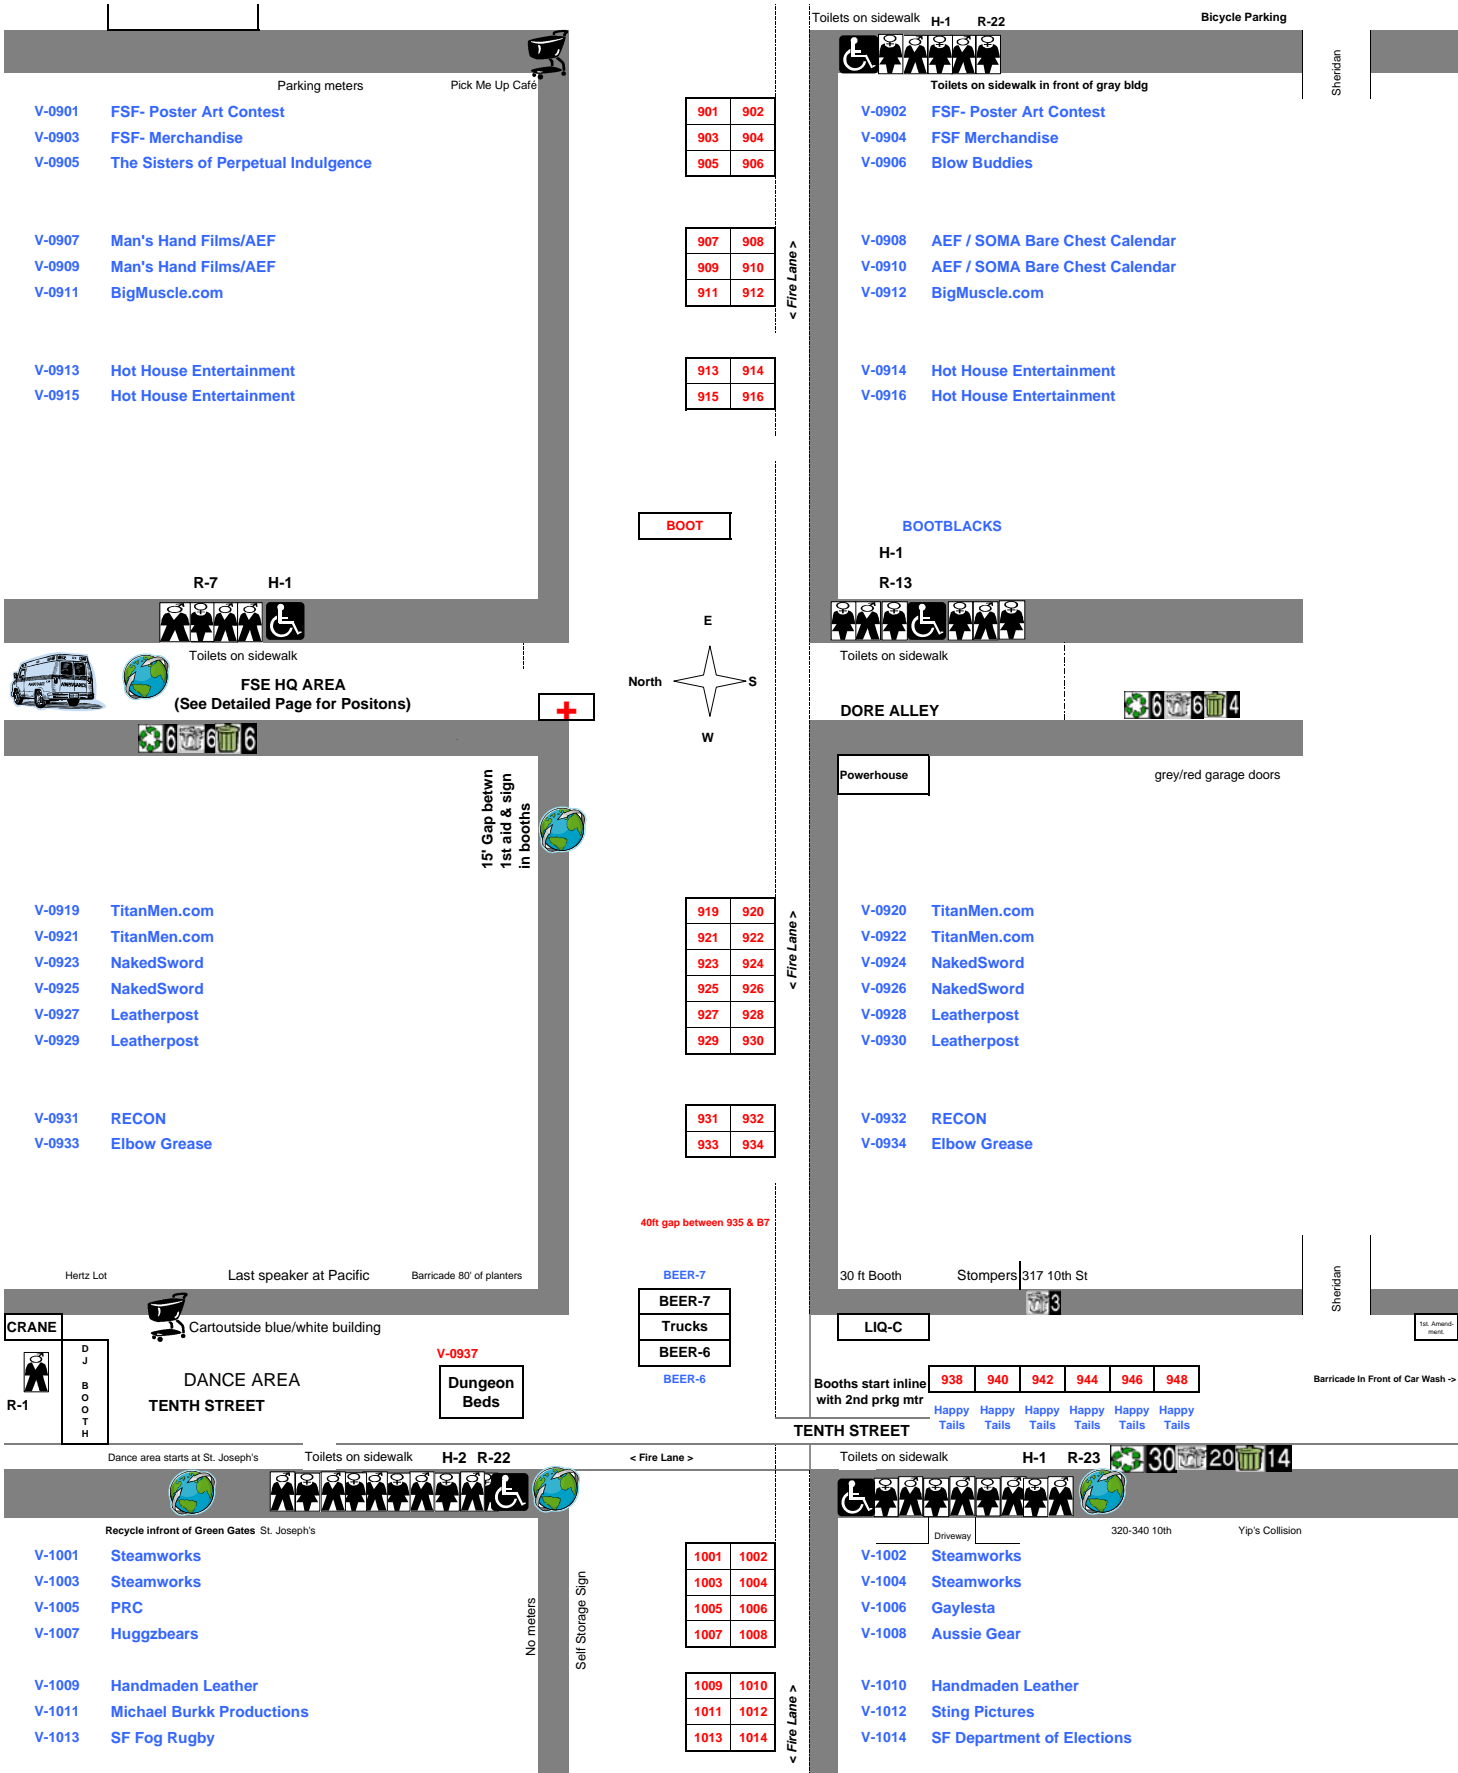

- V-0901 FSF- Poster Art Contest
- V-0903 FSF- Merchandise
- V-0905 The Sisters of Perpetual Indulgence

- V-0907 Man's Hand Films/AEF
- V-0909 Man's Hand Films/AEF
- V-0911 BigMuscle.com

- V-0913 Hot House Entertainment
- V-0915 Hot House Entertainment

901	902
903	904
905	906

907	908
909	910
911	912

913	914
915	916

BOOT

Toilets on sidewalk H-1 R-22 Bicycle Parking

Toilets on sidewalk in front of gray bldg

- V-0902 FSF- Poster Art Contest
- V-0904 FSF Merchandise
- V-0906 Blow Buddies

- V-0908 AEF / SOMA Bare Chest Calendar
- V-0910 AEF / SOMA Bare Chest Calendar
- V-0912 BigMuscle.com

- V-0914 Hot House Entertainment
- V-0916 Hot House Entertainment

BOOTBLACKS

H-1
R-13

Toilets on sidewalk

DORE ALLEY

Powerhouse

grey/red garage doors

- V-0919 TitanMen.com
- V-0921 TitanMen.com
- V-0923 NakedSword
- V-0925 NakedSword
- V-0927 Leatherpost
- V-0929 Leatherpost

- V-0931 RECON
- V-0933 Elbow Grease

919	920
921	922
923	924
925	926
927	928
929	930

931	932
933	934

40ft gap between 935 & B7

BEER-7
BEER-7
Trucks
BEER-6
BEER-6

- V-0920 TitanMen.com
- V-0922 TitanMen.com
- V-0924 NakedSword
- V-0926 NakedSword
- V-0928 Leatherpost
- V-0930 Leatherpost

- V-0932 RECON
- V-0934 Elbow Grease

30 ft Booth Stompers 317 10th St

LIQ-C

Booths start inline with 2nd prkg mtr
Happy Tails Happy Tails Happy Tails Happy Tails Happy Tails Happy Tails

TENTH STREET

Hertz Lot Last speaker at Pacific Barricade 80' of planters

CRANE
R-1
D
J
B
O
O
T
H

Cartoutside blue/white building

DANCE AREA
TENTH STREET

V-0937
Dungeon Beds

Recycle in front of Green Gates St. Joseph's

- V-1001 Steamworks
- V-1003 Steamworks
- V-1005 PRC
- V-1007 Huggzbears
- V-1009 Handmaden Leather
- V-1011 Michael Burkk Productions
- V-1013 SF Fog Rugby

1001	1002
1003	1004
1005	1006
1007	1008

1009	1010
1011	1012
1013	1014

Toilets on sidewalk H-1 R-23 30 20 14

Driveway

320-340 10th

Yip's Collision

- V-1002 Steamworks
- V-1004 Steamworks
- V-1006 Gaylesta
- V-1008 Aussie Gear
- V-1010 Handmaden Leather
- V-1012 Sting Pictures
- V-1014 SF Department of Elections