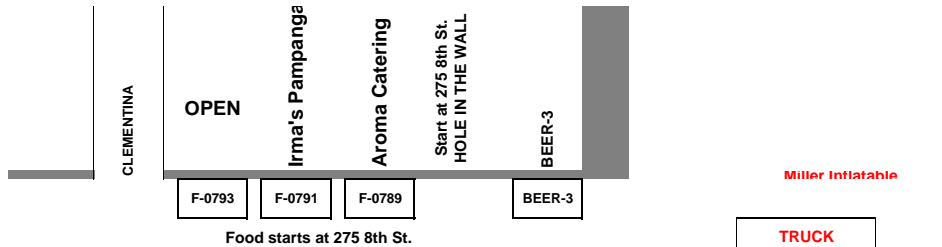

ALL FOOD BOOTHS ASSIGNED 20ft with 10ft BETWEEN

EIGHTH STREET FIRE LANE